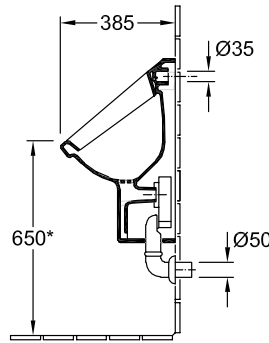

URINAL, URINALS, SIPHONIC URINALS ARCHITECTURA

PRODUCT INFORMATION

1 . POSITION

Model	557425
Width	355 mm
Height	620 mm
Depth	385 mm
Weight	18,55 kg
Description	previously Omnia Architectura splash-reducing, with ceramic strainer Sanitary porcelain fastening set included
Flush volume	1 l
Target	with target
Inlet	concealed water inlet
Material	Sanitary porcelain
Specification texts	Architectura; Siphonic urinal; previously Omnia Architectura; Sanitary porcelain; Size: 355 x 620 x 385 mm; Oval; splash-reducing, with ceramic strainer; Flush volume: 1 l; fastening set included; with target

COLOURS

White Alpin	55742501	4047289402565
White Alpin CeramicPlus	557425R1	4047289402589

TECHNICAL DRAWINGS

557425

* We recommend installation at a height suitable for the average user!

* We recommend installation at a height suitable for the average user!