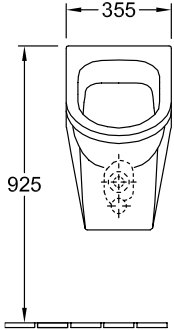

URINAL, URINALS, SIPHONIC URINALS ARCHITECTURA

PRODUCT INFORMATION

1 . POSITION

Model	557425
Width	355 mm
Height	620 mm
Depth	385 mm
Weight	18,55 kg
Description	previously Omnia Architectura splash-reducing, with ceramic strainer Sanitary porcelain fastening set included
Flush volume	1 l
Target	with target
Inlet	concealed water inlet
Material	Sanitary porcelain
Specification texts	Architectura; Siphonic urinal; previously Omnia Architectura; Sanitary porcelain; Size: 355 x 620 x 385 mm; Oval; splash-reducing, with ceramic strainer; Flush volume: 1 l; fastening set included; with target

COLOURS

White Alpin	55742501	4047289402565
White Alpin CeramicPlus	557425R1	4047289402589

TECHNICAL DRAWINGS

557425

* We recommend installation at a height suitable for the average user!

* We recommend installation at a height suitable for the average user!