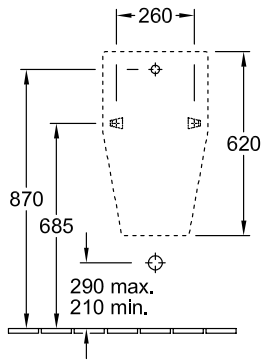

URINAL, URINALS, SIPHONIC URINALS ARCHITECTURA

PRODUCT INFORMATION

1 . POSITION

Model	557425
Width	355 mm
Height	620 mm
Depth	385 mm
Weight	18,55 kg
Description	previously Omnia Architectura splash-reducing, with ceramic strainer Sanitary porcelain fastening set included
Flush volume	1 l
Target	with target
Inlet	concealed water inlet
Material	Sanitary porcelain
Specification texts	Architectura; Siphonic urinal; previously Omnia Architectura; Sanitary porcelain; Size: 355 x 620 x 385 mm; Oval; splash-reducing, with ceramic strainer; Flush volume: 1 l; fastening set included; with target

COLOURS

White Alpin	55742501	4047289402565
White Alpin CeramicPlus	557425R1	4047289402589

TECHNICAL DRAWINGS

557425

* We recommend installation at a height suitable for the average user!

* We recommend installation at a height suitable for the average user!