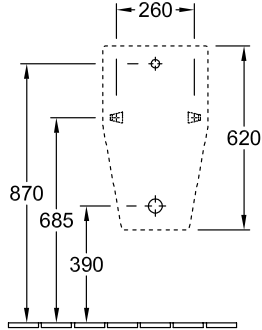

URINAL, URINALS, SIPHONIC URINALS ARCHITECTURA

PRODUCT INFORMATION

1 . POSITION

Model	557425
Width	355 mm
Height	620 mm
Depth	385 mm
Weight	18,55 kg
Description	previously Omnia Architectura splash-reducing, with ceramic strainer Sanitary porcelain fastening set included
Flush volume	1 l
Target	with target
Inlet	concealed water inlet
Material	Sanitary porcelain
Specification texts	Architectura; Siphonic urinal; previously Omnia Architectura; Sanitary porcelain; Size: 355 x 620 x 385 mm; Oval; splash-reducing, with ceramic strainer; Flush volume: 1 l; fastening set included; with target

COLOURS

White Alpin	55742501	4047289402565
White Alpin CeramicPlus	557425R1	4047289402589

TECHNICAL DRAWINGS

557425

* We recommend installation at a height suitable for the average user!

* We recommend installation at a height suitable for the average user!