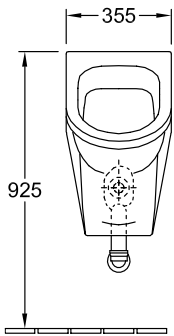

URINAL, URINALS, SIPHONIC URINALS ARCHITECTURA

PRODUCT INFORMATION

1 . POSITION

Model	557425
Width	355 mm
Height	620 mm
Depth	385 mm
Weight	18,55 kg
Description	previously Omnia Architectura splash-reducing, with ceramic strainer Sanitary porcelain fastening set included
Flush volume	1 l
Target	with target
Inlet	concealed water inlet
Material	Sanitary porcelain
Specification texts	Architectura; Siphonic urinal; previously Omnia Architectura; Sanitary porcelain; Size: 355 x 620 x 385 mm; Oval; splash-reducing, with ceramic strainer; Flush volume: 1 l; fastening set included; with target

COLOURS

White Alpin	55742501	4047289402565
White Alpin CeramicPlus	557425R1	4047289402589

TECHNICAL DRAWINGS

557425

* We recommend installation at a height suitable for the average user!

* We recommend installation at a height suitable for the average user!