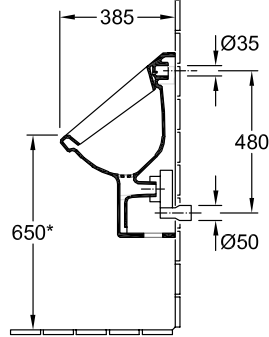

URINAL, URINALS, SIPHONIC URINALS ARCHITECTURA

PRODUCT INFORMATION

1 . POSITION

Model	557425
Width	355 mm
Height	620 mm
Depth	385 mm
Weight	18,55 kg
Description	previously Omnia Architectura splash-reducing, with ceramic strainer Sanitary porcelain fastening set included
Flush volume	1 l
Target	with target
Inlet	concealed water inlet
Material	Sanitary porcelain
Specification texts	Architectura; Siphonic urinal; previously Omnia Architectura; Sanitary porcelain; Size: 355 x 620 x 385 mm; Oval; splash-reducing, with ceramic strainer; Flush volume: 1 l; fastening set included; with target

COLOURS

White Alpin	55742501	4047289402565
White Alpin CeramicPlus	557425R1	4047289402589

TECHNICAL DRAWINGS

557425

* We recommend installation at a height suitable for the average user!

* We recommend installation at a height suitable for the average user!