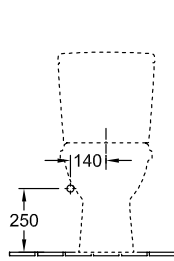

TECHNICAL DRAWINGS

566101

5760-R1