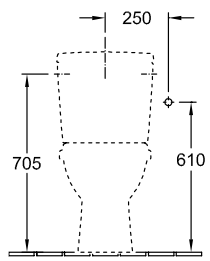

TECHNICAL DRAWINGS

566101

5760-S1 / 21