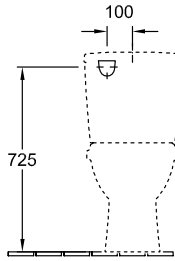

TECHNICAL DRAWINGS

566101

5760-G1