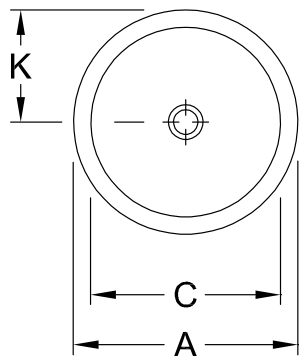

WASHBASIN, BUILT-IN WASHBASIN, WASHBASINS, BUILT-IN WASHBASINS LOOP & FRIENDS

PRODUCT INFORMATION

1 . POSITION

Model	614045
Width	450 mm
Weight	10,7 kg
Description	outside surface glazed Sanitary porcelain incl. template, incl. extended ball rod for pop-up waste EN 31, EN 14688
Tap fitting / Tap hole remark	without tap hole area
Overflow remark	with overflow
Material	Sanitary porcelain
Specification texts	Loop & Friends; Built-in washbasin; Sanitary porcelain; Size: Diameter: 450 mm; Round; outside surface glazed; without tap hole area; with overflow; incl. template, incl. extended ball rod for pop-up waste; EN 31, EN 14688

	A	C	G	K	R
6140 51	535	440	630	267	510
6141 51	535	440	630	267	510
6140 45	450	380	660	225	540
6141 45	450	380	660	225	540
6140 39	390	330	680	195	560
6141 39	390	330	680	195	560
6140 34	345	280	695	170	575
6141 34	345	280	695	170	575