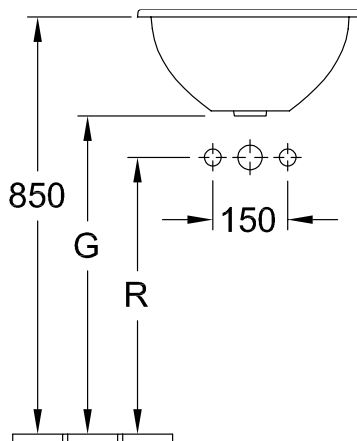

WASHBASIN, BUILT-IN WASHBASIN, WASHBASINS, BUILT-IN WASHBASINS LOOP & FRIENDS

PRODUCT INFORMATION

1 . POSITION

Model	614045
Width	450 mm
Weight	10,7 kg
Description	outside surface glazed Sanitary porcelain incl. template, incl. extended ball rod for pop-up waste EN 31, EN 14688
Tap fitting / Tap hole remark	without tap hole area
Overflow remark	with overflow
Material	Sanitary porcelain
Specification texts	Loop & Friends; Built-in washbasin; Sanitary porcelain; Size: Diameter: 450 mm; Round; outside surface glazed; without tap hole area; with overflow; incl. template, incl. extended ball rod for pop-up waste; EN 31, EN 14688

	A	C	G	K	R
6140 51	535	440	630	267	510
6141 51	535	440	630	267	510
6140 45	450	380	660	225	540
6141 45	450	380	660	225	540
6140 39	390	330	680	195	560
6141 39	390	330	680	195	560
6140 34	345	280	695	170	575
6141 34	345	280	695	170	575