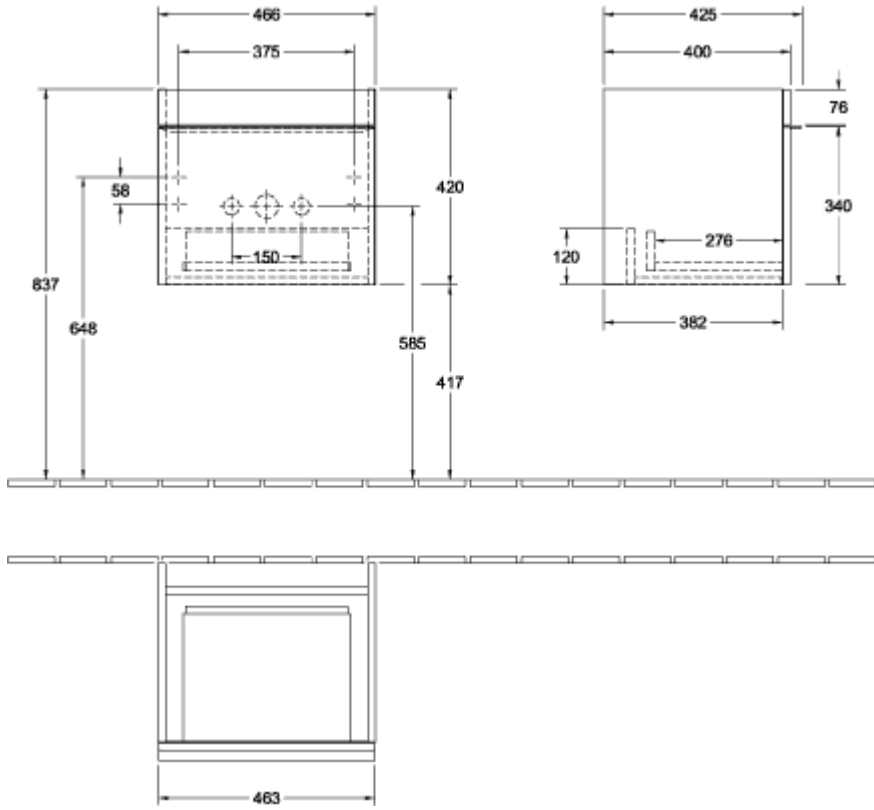

## VENTICELLO VANITY UNIT ANGULAR

### PRODUCT INFORMATION

Article title	Villeroy & Boch Venticello Vanity unit, 1 pull-out compartment, 466 x 420 x 425 mm, Glossy White / Glossy White
Article number	A93105DH
Assembly / Assembly type	wall-mounted
Type of opening	1 pull-out compartment
Equipment	1 x accessory box L , 1 x pull-out compartment with non-slip mat
Scope of delivery	1 x vanity unit , 1 x fastening set
Position of washbasin	washbasin on the middle
Depth in mm	425
Width in mm	466
Height in mm	420
Depth with handle mm	425
Depth without handle mm	400
Collection	Venticello
Suitable for	selected handwashbasins
Function	with SoftClosing
Material front	MDF
Surface of front	Film
Material body	MDF
Surface of body	Film
Material cover panel	MDF
Other material	Handle: aluminium
Other surfaces	Handle: Copper, glossy
Shape	Angular
Colour designation	Glossy White
Colour designation of cover panel	Glossy White
Other colour designations	Handle: Copper
With lighting	No
Smart home compatible	No

TECHNICAL DRAWINGS

A93105DH

**A93105DH**