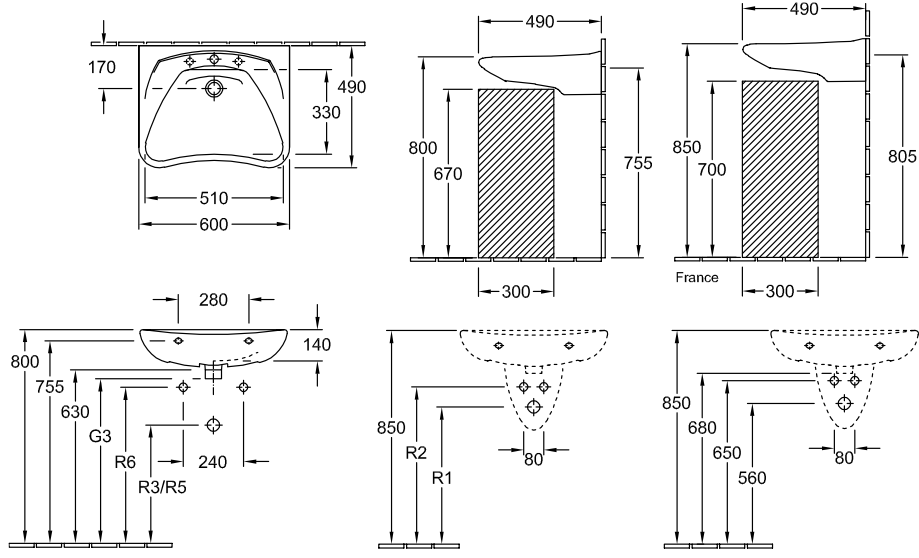

TECHNICAL DRAWINGS

711961

	G3	R1	R2	R3	R5	R6
711960/61	570	650	405	565	570	
711963/64	590	630	610	395	500	570

7289 00

7289 00 + 9219 88 Easy Access