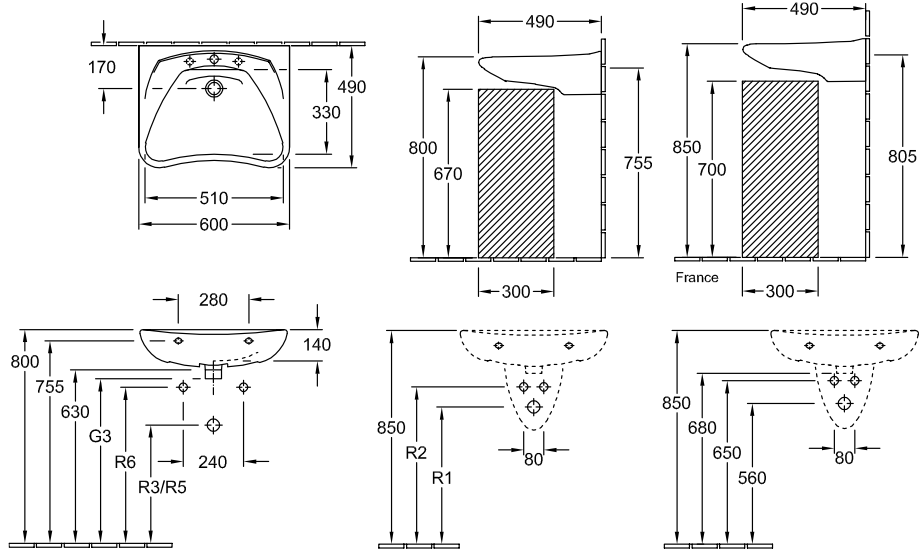

TECHNICAL DRAWINGS

711961

	G3	R1	R2	R3	R5	R6
711960/61	570	650	405	565	570	
711963/64	590	630	610	395	500	570