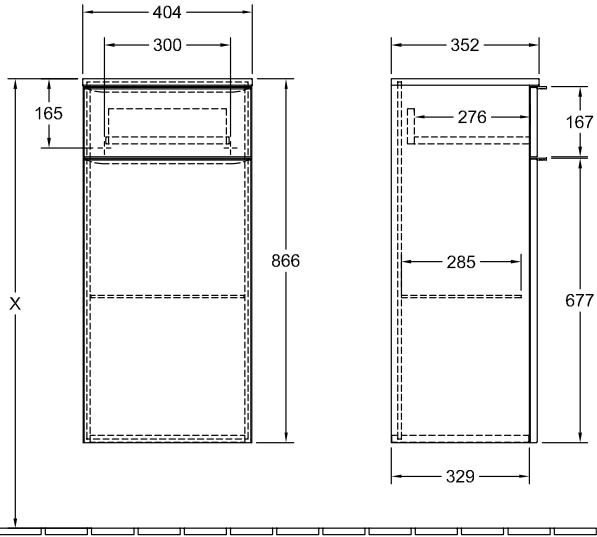

BATHROOM FURNITURE, CABINET, BATHROOM CABINETS VENTICELLO

PRODUCT INFORMATION

1 . POSITION

Model	A95002
Width	404 mm
Height	866 mm
Depth	372 mm
Weight	21,5 kg
Description	Wood fastening set included hinges on left Handles: handle White Equipped with: 1 door, 1 drawer with non-slip mat, 1 glass shelf
Installation	wall-mounted
Material	Wood
Specification texts	Venticello; Side cabinet; Wood; Size: 404 x 866 x 372 mm; wall- mounted; fastening set included; hinges on left; Equipped with: 1 door, 1 drawer with non-slip mat, 1 glass shelf; Handles: handle White

TECHNICAL DRAWINGS

A95002

X = Variabel