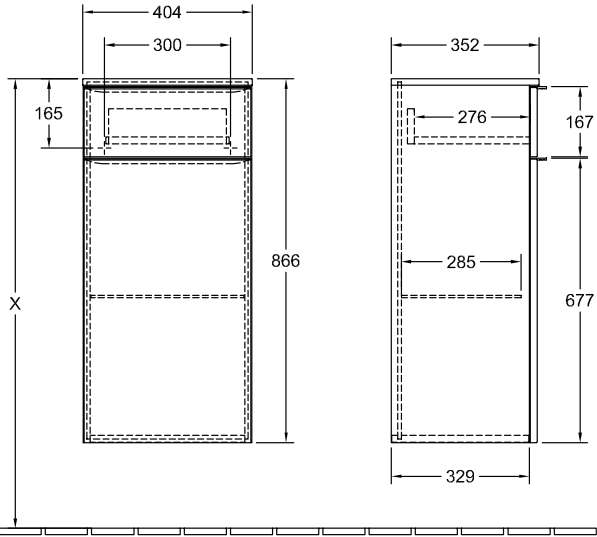

BATHROOM FURNITURE, CABINET, BATHROOM CABINETS VENTICELLO

PRODUCT INFORMATION

1 . POSITION

Model	A95002
Width	404 mm
Height	866 mm
Depth	372 mm
Weight	21,5 kg
description	fastening set included hinges on left Handles: handle White Equipped with: 1 door, 1 drawer with non-slip mat, 1 glass shelf
Installation	wall-mounted
Specification texts	Venticello; Side cabinet; Size: 404 x 866 x 372 mm; wall-mounted; fastening set included; hinges on left; Equipped with: 1 door, 1 drawer with non-slip mat, 1 glass shelf; Handles: handle White

TECHNICAL DRAWINGS

A95002

X = Variabel