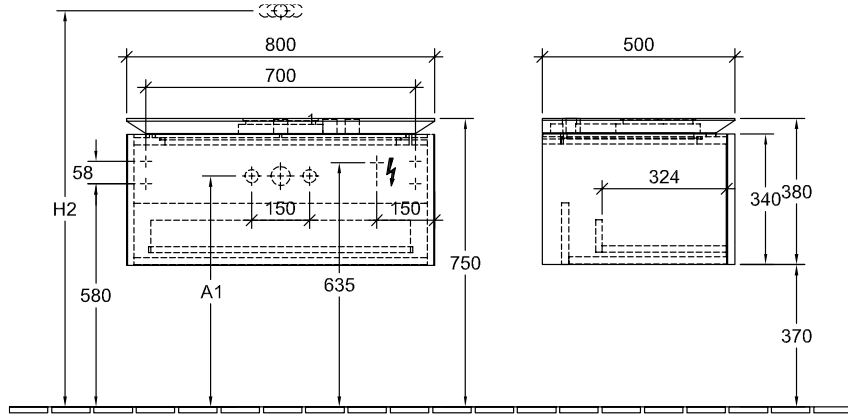

BATHROOM FURNITURE, VANITY UNIT FOR WASHBASIN, BATHROOM SINK CABINETS LEGATO

PRODUCT INFORMATION

1 . POSITION

Model	B10200
Width	800 mm
Height	380 mm
Depth	500 mm
Weight	33 kg
Description	Wood fastening set included washbasin on the middle Equipped with: 1 x Accessories package 1, 1 pull-out compartment For combination with: surface mounted-washbasins Loop & Friends 5144 00/01, 5148 00/01, 5149 00/01/10/11, 5151 00/01/10/11, 5154 00/01, surface-mounted washbasins My Nature 4110 60/45, surface mounted washbasins Aveo New Generation 4132 60/61, surface-mounted washbasins Artis 4179 43, 4198 61, 4172 58, 4178 41
Installation	wall-mounted
Material	Wood
Specification texts	Legato; Vanity unit; Wood; Size: 800 x 380 x 500 mm; wall-mounted; fastening set included; washbasin on the middle; Equipped with: 1 x Accessories package 1, 1 pull-out compartment; For combination with: surface mounted-washbasins Loop & Friends 5144 00/01, 5148 00/01, 5149 00/01/10/11, 5151 00/01/10/11, 5154 00/01, surface-mounted washbasins My Nature 4110 60/45, surface mounted washbasins Aveo New Generation 4132 60/61, surface-mounted washbasins Artis 4179 43, 4198 61, 4172 58, 4178 41

Santana Oak	B10200E1	4051202280154
Stone Grey	B10200E3	4051202291556
Glossy Grey	B10200FP	4051202194093
Oak Graphite	B10200FQ	4051202194079

TECHNICAL DRAWINGS

B10200

⚡ 220 - 240 V loser Netzanschluss (laut VDE 0100 Teil 701)

	1	2	3	4	H2	A1
5144 00 / 01	X		X	X	1010	590
5148 00 / 01	X	X	X	X	1010	590
5149 00 / 01	X	X	X	X	1010	590
5149 10 / 11	X				1010	590
5151 00 / 01	X	X	X	X	1010	590
5151 10 / 11	X			X	1010	590
5154 00 / 01	X	X			1010	590
4110 45	X			X	1090	600
4110 60	X	X			1090	600
4125 40 / 41	X		X	X	1070	630
4126 60 / 61	X			X	1070	630
4127 60 / 61	X				1070	630
4132 60 / 61	X		X		1070	630
4179 43	X		X	X	1010	590
4198 61	X			X	1010	590
4172 58	X	X			1010	590
4178 41	X				1010	590