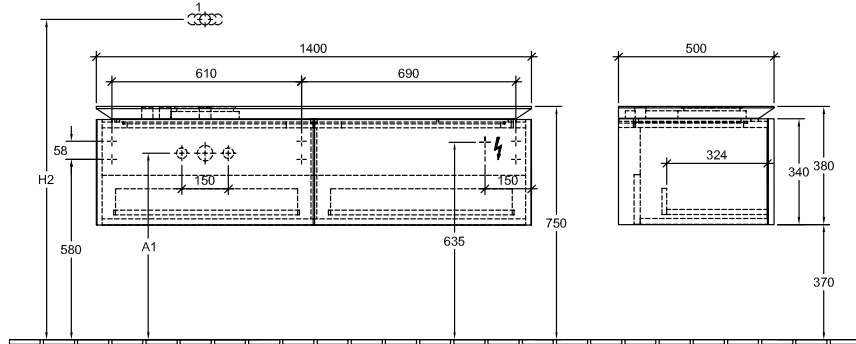

TECHNICAL DRAWINGS

B11200

⚡ 220 - 240 V Isoler Netzanschluss (laut VDE 0100 Teil 701)