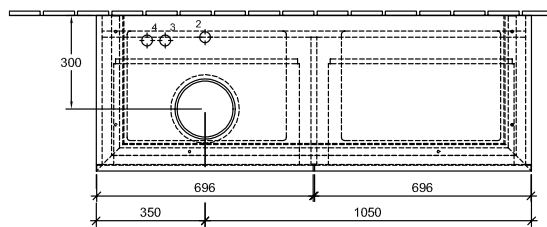

BATHROOM FURNITURE, VANITY UNIT FOR WASHBASIN, BATHROOM SINK CABINETS LEGATO

PRODUCT INFORMATION

1 . POSITION

Model	B11200
Width	1400 mm
Height	380 mm
Depth	500 mm
Weight	43 kg
Description	Wood fastening set included washbasin on left Equipped with: 2 x Accessories package1, 2 pull-out compartments For combination with: surface mounted-washbasins Loop & Friends 5144 00/01, 5148 00/01, 5149 00/01/10/11, 5151 00/01/10/11, 5154 00/01, surface-mounted washbasins My Nature 4110 60/45, surface mounted washbasins Aveo New Generation 4132 60/61, surface-mounted washbasins Artis 4179 43, 4198 61, 4172 58, 4178 41
Installation	wall-mounted
Material	Wood
Specification texts	Legato; Vanity unit; Wood; Size: 1400 x 380 x 500 mm; wall-mounted; fastening set included; washbasin on left; Equipped with: 2 x Accessories package1, 2 pull-out compartments; For combination with: surface mounted-washbasins Loop & Friends 5144 00/01, 5148 00/01, 5149 00/01/10/11, 5151 00/01/10/11, 5154 00/01, surface-mounted washbasins My Nature 4110 60/45, surface mounted washbasins Aveo New Generation 4132 60/61, surface-mounted washbasins Artis 4179 43, 4198 61, 4172 58, 4178 41

	1	2	3	4	H2	A1
5144 00 / 01	X		X	X	1010	590
5148 00 / 01	X	X	X	X	1010	590
5149 00 / 01	X	X	X	X	1010	590
5149 10 / 11	X				1010	590
5151 00 / 01	X	X	X	X	1010	590
5151 10 / 11	X			X	1010	590
5154 00 / 01	X	X			1010	590
4110 45	X			X	1090	600
4110 60	X	X			1090	600
4132 60 / 61	X		X		1070	630
4125 40 / 41	X		X	X	1070	630
4179 43	X		X	X	1090	590
4198 61	X		X	X	1090	590
4172 58	X	X			1070	590
4178 41	X				1070	580