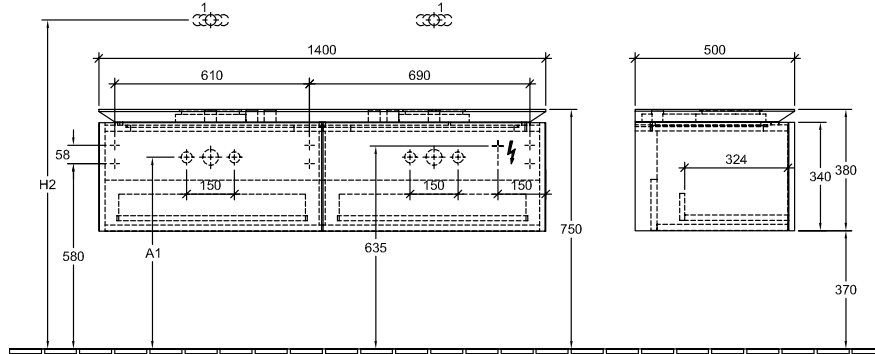

TECHNICAL DRAWINGS

B14200