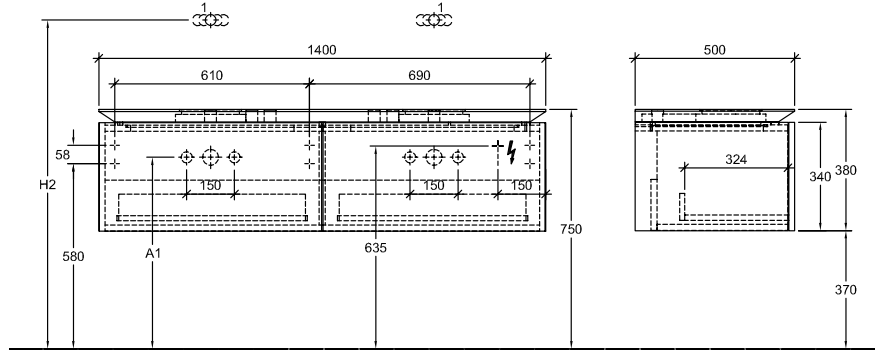

BATHROOM FURNITURE, VANITY UNIT FOR WASHBASIN, BATHROOM SINK CABINETS LEGATO

PRODUCT INFORMATION

1 . POSITION

Model	B14200
Width	1400 mm
Height	380 mm
Depth	500 mm
Weight	43 kg
description	fastening set included for 2 washbasins Equipped with: 2 x Accessories package1, 2 pull-out compartments For combination with: surface mounted-washbasins Loop & Friends 5144 00/01, 5148 00/01, 5149 00/01/10/11, 5151 00/01, surface mounted washbasin My Nature 4110 45, surface-mounted washbasins Artis 4179 43, 4178 41
Installation	wall-mounted
Specification texts	Legato; Vanity unit; Size: 1400 x 380 x 500 mm; wall-mounted; fastening set included; for 2 washbasins; Equipped with: 2 x Accessories package1, 2 pull-out compartments; For combination with: surface mounted-washbasins Loop & Friends 5144 00/01, 5148 00/01, 5149 00/01/10/11, 5151 00/01, surface mounted washbasin My Nature 4110 45, surface-mounted washbasins Artis 4179 43, 4178 41

TECHNICAL DRAWINGS

B14200

⚡ 220 - 240 V loser Netzanschluss (laut VDE 0100 Teil 701)